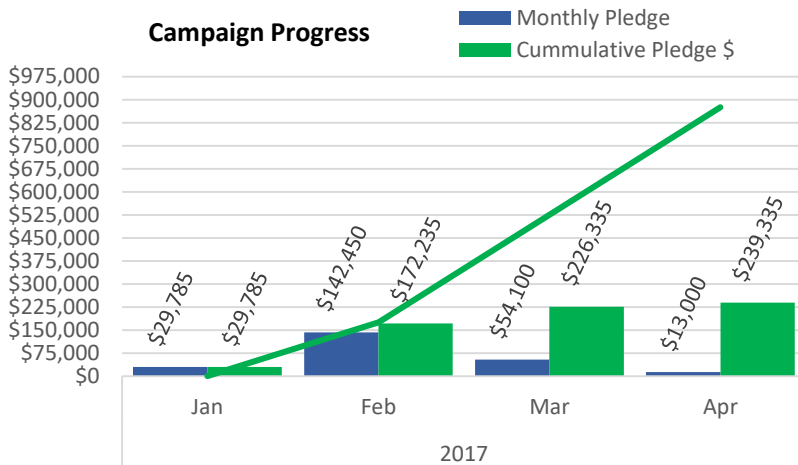

Did you know . . .

Norcross is the second oldest city in Gwinnett County and was the first to be placed on the Register of Historic Places. The Eastern Continental Divide runs through the heart of the original community, passing alongside Thrasher Park and down the middle of North Peachtree Street.

**Partners for Hope
Campaign Address**
5425 Peachtree Pkwy
Peachtree Corners, GA 30092
www.partnersforhope.org

Ed Thayer
Partners for Hope
Campaign Director
678-906-4080 (Office)
678-749-7896 (Mobile)
ethayer@fcdusa.com

Holly Holmes
Partners for Hope
Campaign Assistant
678-906-4080 (Office)
404-345-6221 (Mobile)
holly@norcrossco-op.org