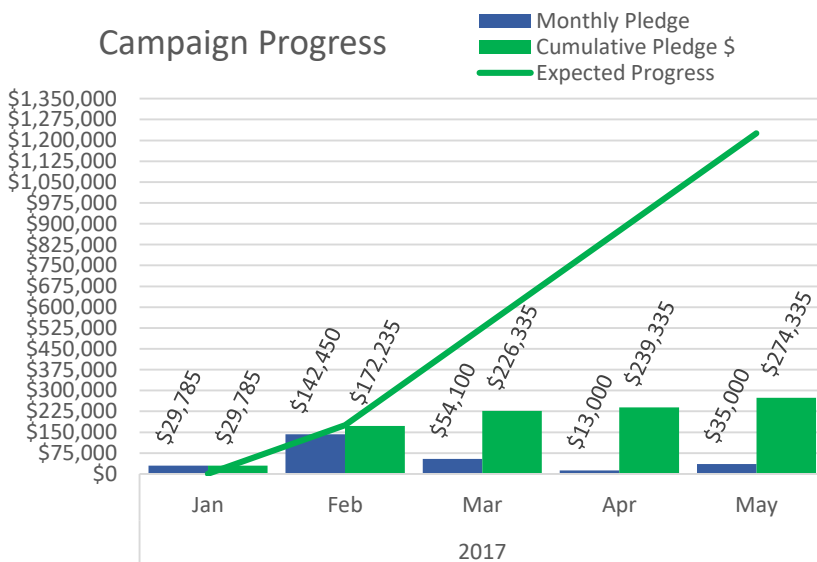

**Partners for Hope
Campaign Address**
5425 Peachtree Pkwy
Peachtree Corners, GA 30092
www.partnersforhope.org

Ed Thayer
Partners for Hope
Campaign Director
678-906-4080 (Office)
678-749-7896 (Mobile)
ethayer@fcdusa.com

Holly Holmes
Partners for Hope
Campaign Assistant
678-906-4080 (Office)
404-345-6221 (Mobile)
holly@norcrossco-op.org

Did you know . . .

The 13th and last of the British colonies, **Georgia** was the only one to be governed remotely by a Board of Trustees in London for the first 20 years. It was also the only colony to prohibit slavery from its inception—along with lawyers and Roman Catholics.

- Courtesy of the HISTORY channel -