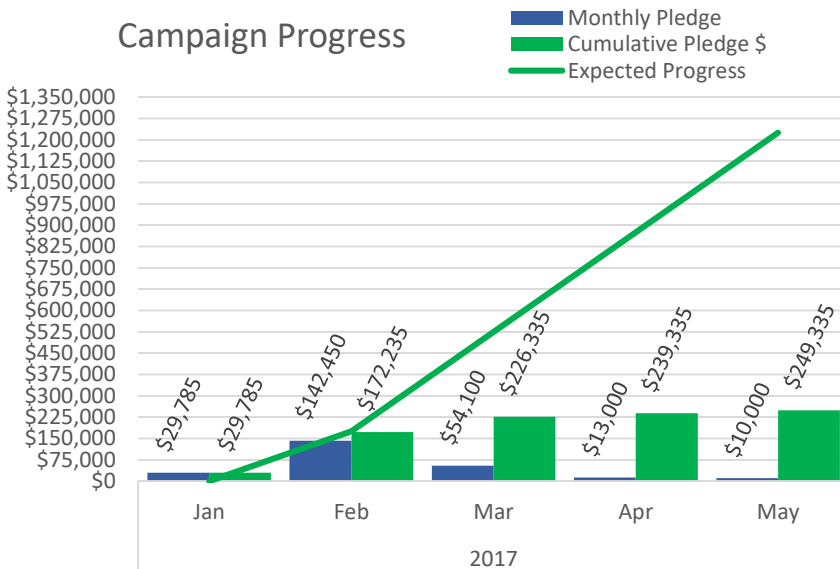

**Partners for Hope
Campaign Address**
5425 Peachtree Pkwy
Peachtree Corners, GA 30092
www.partnersforhope.org

Ed Thayer
Partners for Hope
Campaign Director
678-906-4080 (Office)
678-749-7896 (Mobile)
ethayer@fcdusa.com

Holly Holmes
Partners for Hope
Campaign Assistant
678-906-4080 (Office)
404-345-6221 (Mobile)
holly@norcrossco-op.org

Did you know . . .

Button Gwinnett was one of three Georgia signers of the Declaration of Independence. Gwinnett's signature is one of the rarest and most valuable of the signers of the Declaration of Independence. In 2012 a document bearing Gwinnett's signature was valued between $700,000 and $800,000.