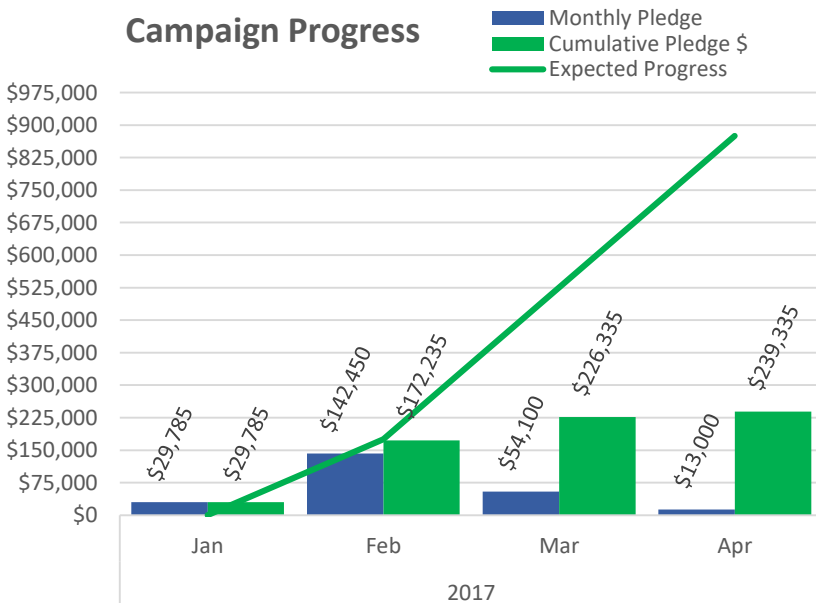

Did you know . . .

The first car manufactured south of the Mason-Dixon Line was built in Norcross, GA by Edward Buchanan in 1908. It was called the "NorX," and some people say that a reason the company failed is because no one knew how to pronounce it!

**Partners for Hope
Campaign Address**
5425 Peachtree Pkwy
Peachtree Corners, GA 30092
www.partnersforhope.org

Ed Thayer
Partners for Hope
Campaign Director
678-906-4080 (Office)
678-749-7896 (Mobile)
ethayer@fcdusa.com

Holly Holmes
Partners for Hope
Campaign Assistant
678-906-4080 (Office)
404-345-6221 (Mobile)
holly@norcrossco-op.org