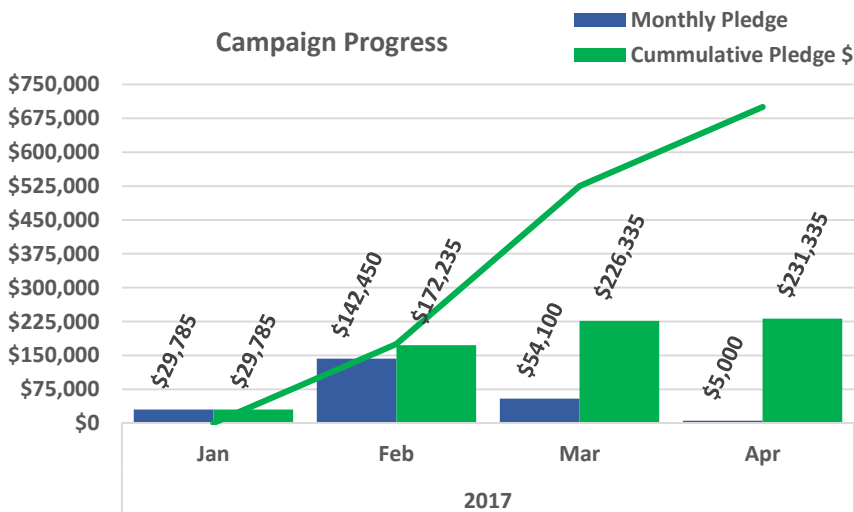

The Church Division Committee's goal is to engage as many as forty area churches to support NCM by the end of year 2017.

In order to reach this goal we will be calling on nearly sixty local churches seeking continuing support from our members and reaching out to others to consider becoming a Partner for Hope. The Church Division goal of \$1.5M is approximately 45% of our total goal of \$3.5M over the next five year period beginning in 2018 through 2022.